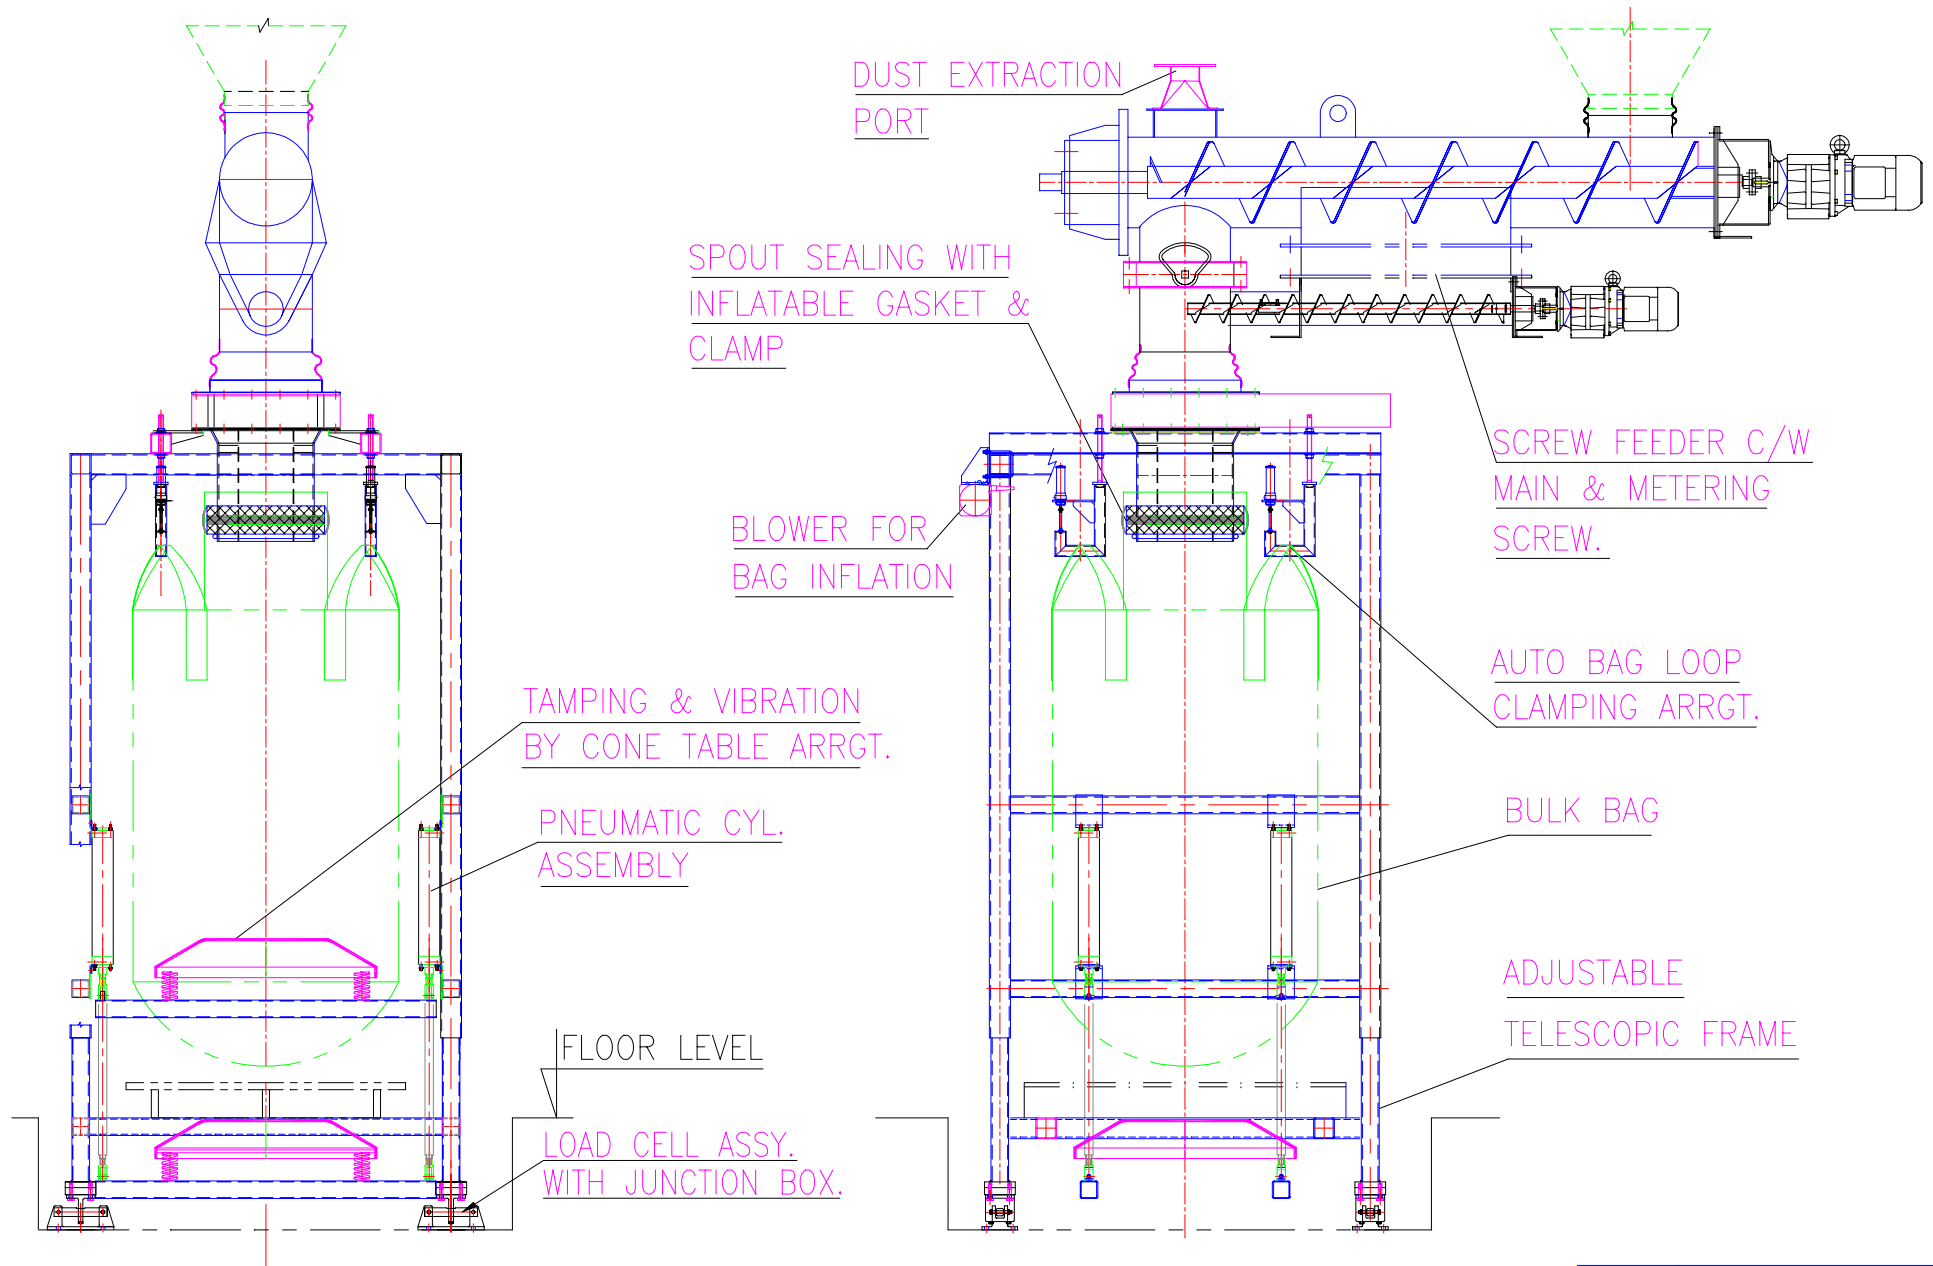

BULK BAG FILLER (MODEL : BBF_G6)

ELEVATION

SIDE VIEW