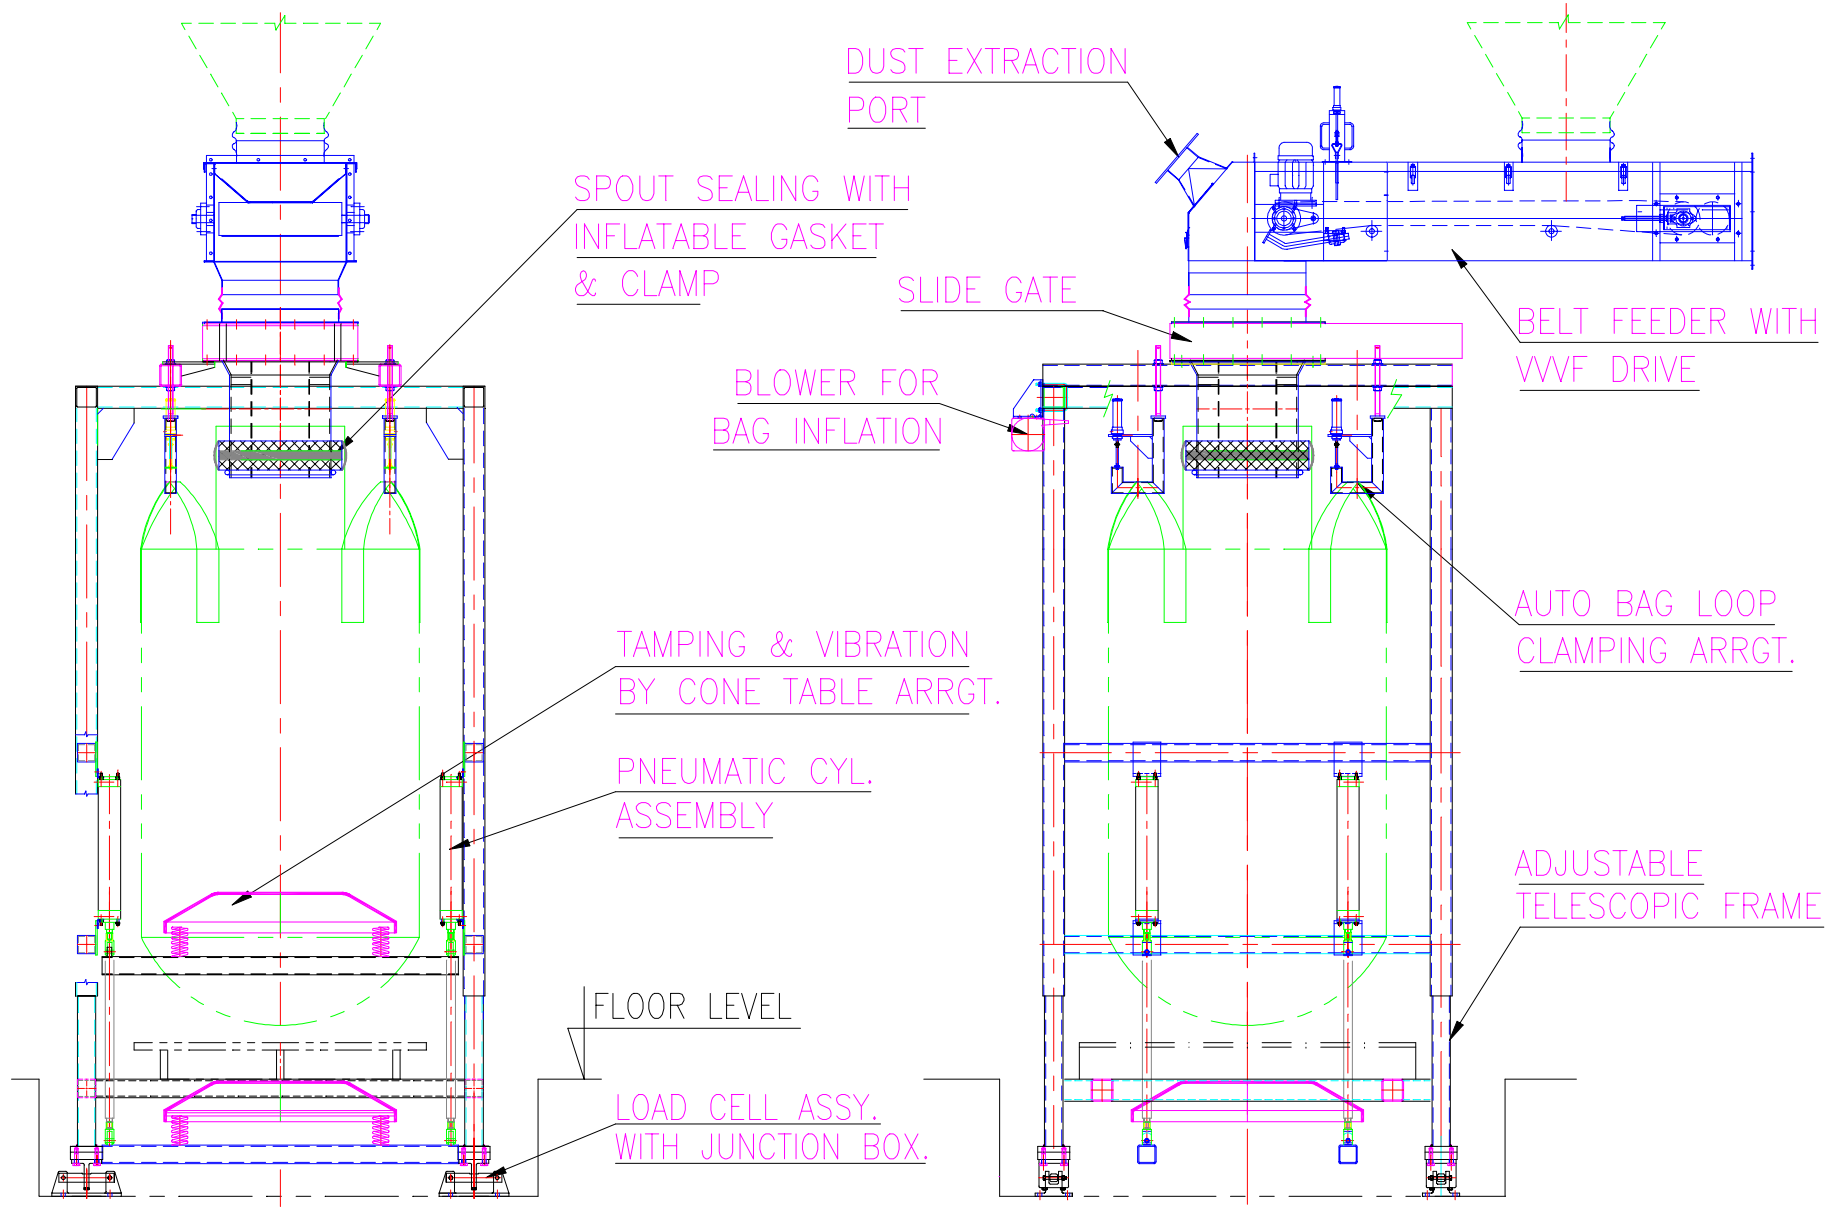

BULK BAG FILLER (MODEL : BBF_G3)

ELEVATION

SIDE VIEW