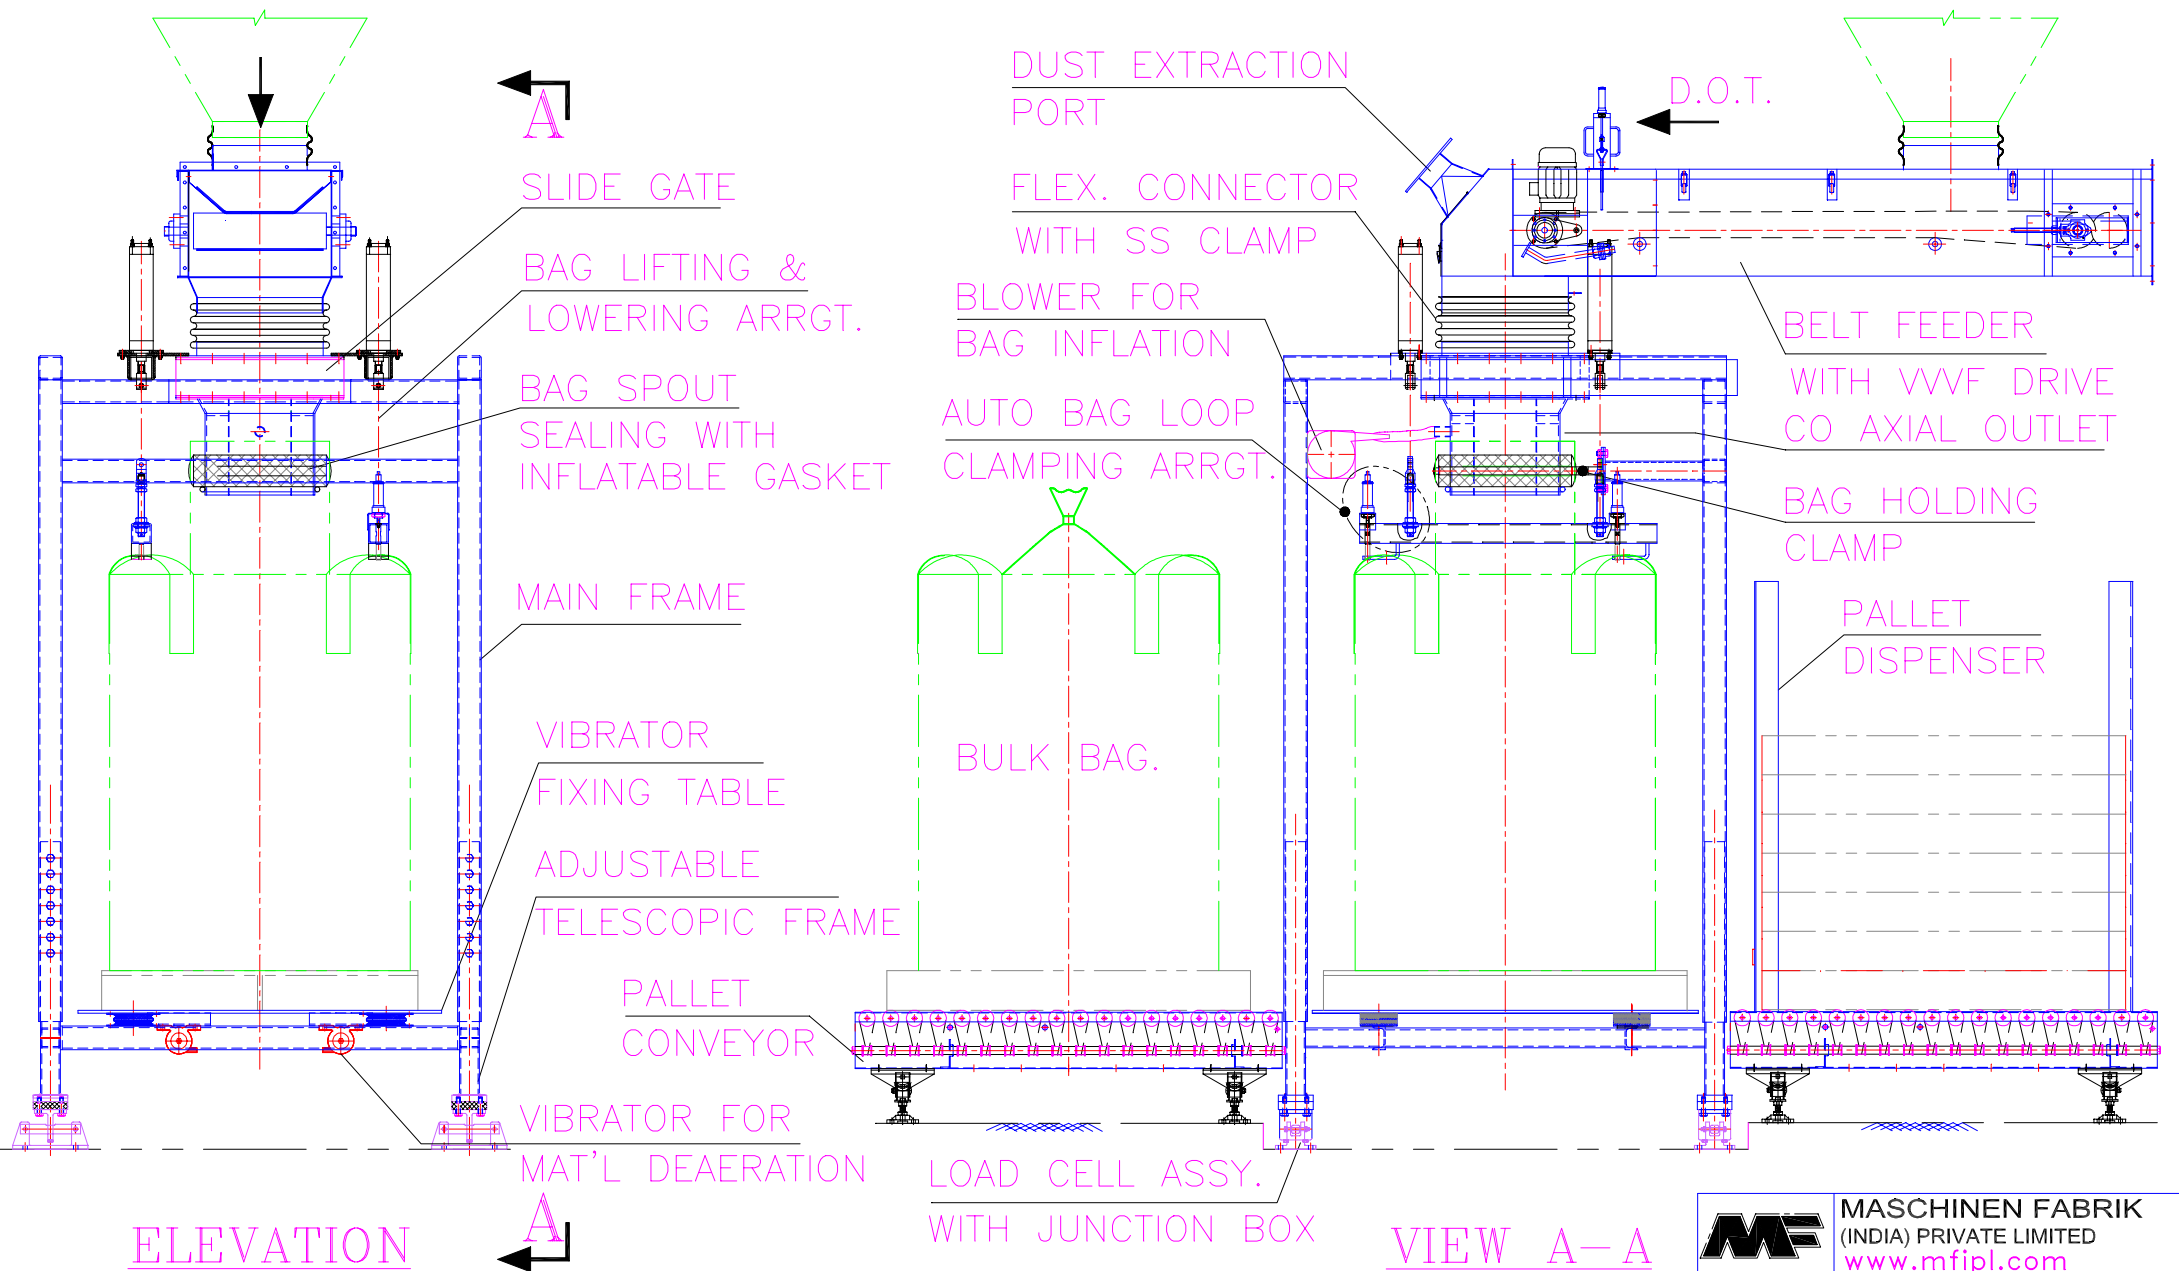

BULK BAG FILLER (MODEL : BBF_G2)

ELEVATION

LOAD CELL ASSY.
WITH JUNCTION BOX

VIEW A-A

MF	MASCHINEN FABRIK (INDIA) PRIVATE LIMITED	
	www.mfipl.com	
DT.-JAN 2002	DRG. No.: BBF_G2	REV- 0